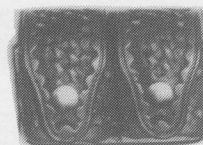

Double Speedloader Pouch with plastic inserts and Unique Spring Retention. Please state size & make of speedloader.

**#830**

Fully Moulded Single Mag Pouch with Screw Down Swivel Belt Loop

**#801**

Single Speedloader case with lids.