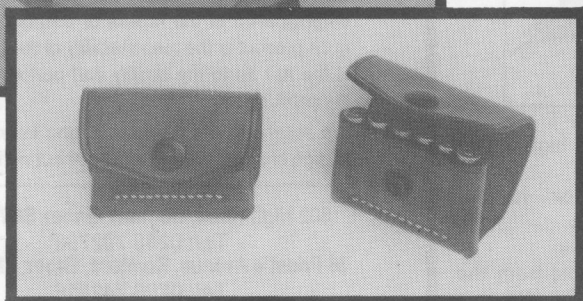

**#829**

Inside Waistband Suede Mag Pouch.

**#825**

Fully Moulded Knife Case with Lid. Also available as Mag Case. State Dimensions of Knife or Mag Type.

**#812**

See also Models 811, 812A & 812B

**#807**

Double Moulded Mag Case with Lids.

**#833**

Concealment Six Round Dump Pouch.

**#826**

Belt Clip Set for carrying ear defenders. (Defenders not included).