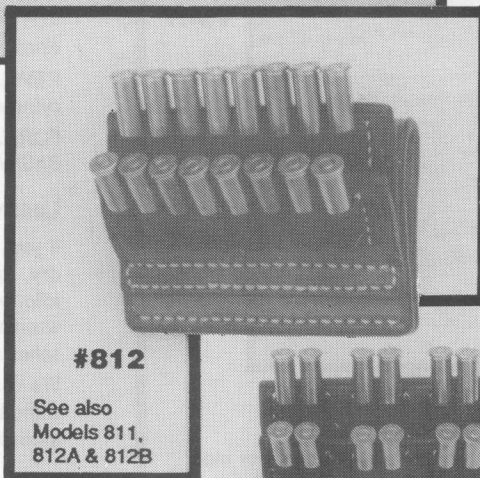

# ACCESSORIES

ESCORT GUNLEATHER

**#809**

Double Mag Pouch with Adjustable Screw Tension.

**#808B**

FULLY MOULDED MAG CASES

**#806A**

**#803**

Double Speedloader Pouch with plastic inserts and Unique Spring Retention. Please state size & make of speedloader.

**#830**

Fully Moulded Single Mag Pouch with Screw Down Swivel Belt Loop

**#801**

Single Speedloader case with lids.

**#829**

Inside Waistband Suede Mag Pouch.

**#825**

Fully Moulded Knife Case with Lid. Also available as Mag Case. State Dimensions of Knife or Mag Type.

**#812**

See also Models 811, 812A & 812B

**#807**

Double Moulded Mag Case with Lids.

**#833**

Concealment Six Round Dump Pouch.

**#826**

Belt Clip Set for carrying ear defenders. (Defenders not included).