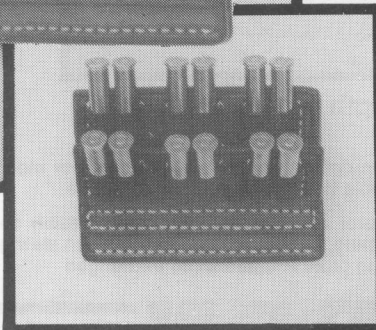

Double Speedloader Pouch with plastic inserts and Unique Spring Retention. Please state size & make of speedloader.

**#830**

Fully Moulded Single Mag Pouch with Screw Down Swivel Belt Loop

**#801**

Single Speedloader case with lids.

**#829**

Inside Waistband Suede Mag Pouch.

**#825**

Fully Moulded Knife Case with Lid. Also available as Mag Case. State Dimensions of Knife or Mag Type.

**#812**

See also Models 811, 812A & 812B

**#807**

Double Moulded Mag Case with Lids.

**#833**

Concealment Six Round Dump Pouch.

**#826**

Belt Clip Set for carrying ear defenders. (Defenders not included).