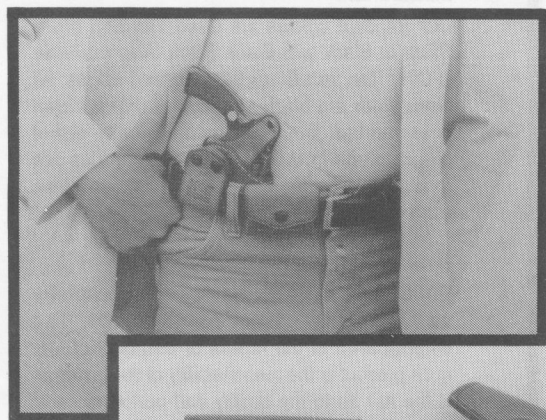

**#829**

Inside Waistband Suede Mag Pouch.

**#825**

Fully Moulded Knife Case with Lid. Also available as Mag Case. State Dimensions of Knife or Mag Type.

**#812**

See also Models 811, 812A & 812B

**#807**

Double Moulded Mag Case with Lids.