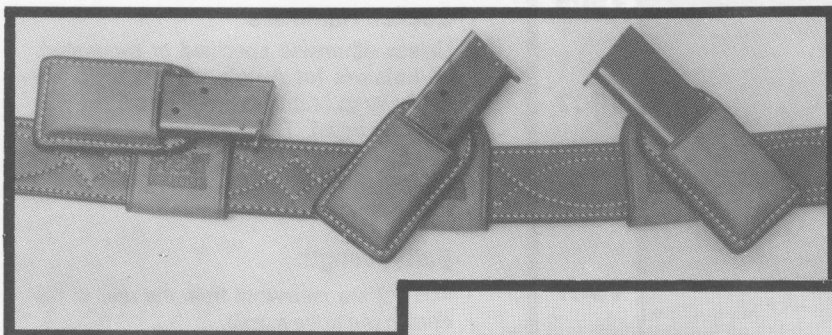

# ACCESSORIES

ESCORT GUNLEATHER

**#809**

Double Mag Pouch with Adjustable Screw Tension.

**#808B**

FULLY MOULDED MAG CASES

**#806A**

**#803**

Double Speedloader Pouch with plastic inserts and Unique Spring Retention. Please state size & make of speedloader.

**#830**

Fully Moulded Single Mag Pouch with Screw Down Swivel Belt Loop

**#801**

Single Speedloader case with lids.

**#829**

Inside Waistband Suede Mag Pouch.

**#825**

Fully Moulded Knife Case with Lid. Also available as Mag Case. State Dimensions of Knife or Mag Type.

**#812**

See also Models 811, 812A & 812B

**#807**

Double Moulded Mag Case with Lids.

**#833**

Concealment Six Round Dump Pouch.

**#826**

Belt Clip Set for carrying ear defenders. (Defenders not included).