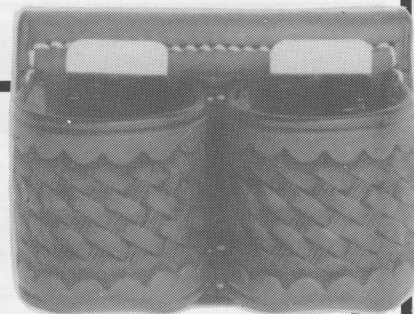

# ACCESSORIES

ESCORT GUNLEATHER

**#809**

Double Mag Pouch with Adjustable Screw Tension.

**#808B**

FULLY MOULDED MAG CASES

**#806A**

**#803**

Double Speedloader Pouch with plastic inserts and Unique Spring Retention. Please state size & make of speedloader.

**#830**

Fully Moulded Single Mag Pouch with Screw Down Swivel Belt Loop

**#801**

Single Speedloader case with lids.

**#829**

Inside Waistband Suede Mag Pouch.

**#825**

Fully Moulded Knife Case with Lid. Also available as Mag Case. State Dimensions of Knife or Mag Type.

**#812**

See also Models 811, 812A & 812B

**#807**

Double Moulded Mag Case with Lids.