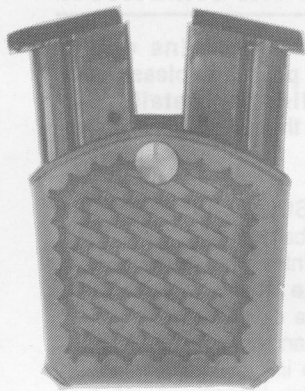

# ACCESSORIES

ESCORT GUNLEATHER

**#809**

Double Mag Pouch with Adjustable Screw Tension.

**#808B**

FULLY MOULDED MAG CASES

**#806A**

**#803**

Double Speedloader Pouch with plastic inserts and Unique Spring Retention. Please state size & make of speedloader.

**#830**

Fully Moulded Single Mag Pouch with Screw Down Swivel Belt Loop

**#801**

Single Speedloader case with lids.

**#829**

Inside Waistband Suede Mag Pouch.

**#825**

Fully Moulded Knife Case with Lid. Also available as Mag Case. State Dimensions of Knife or Mag Type.

**#812**

See also Models 811, 812A & 812B

**#807**

Double Moulded Mag Case with Lids.